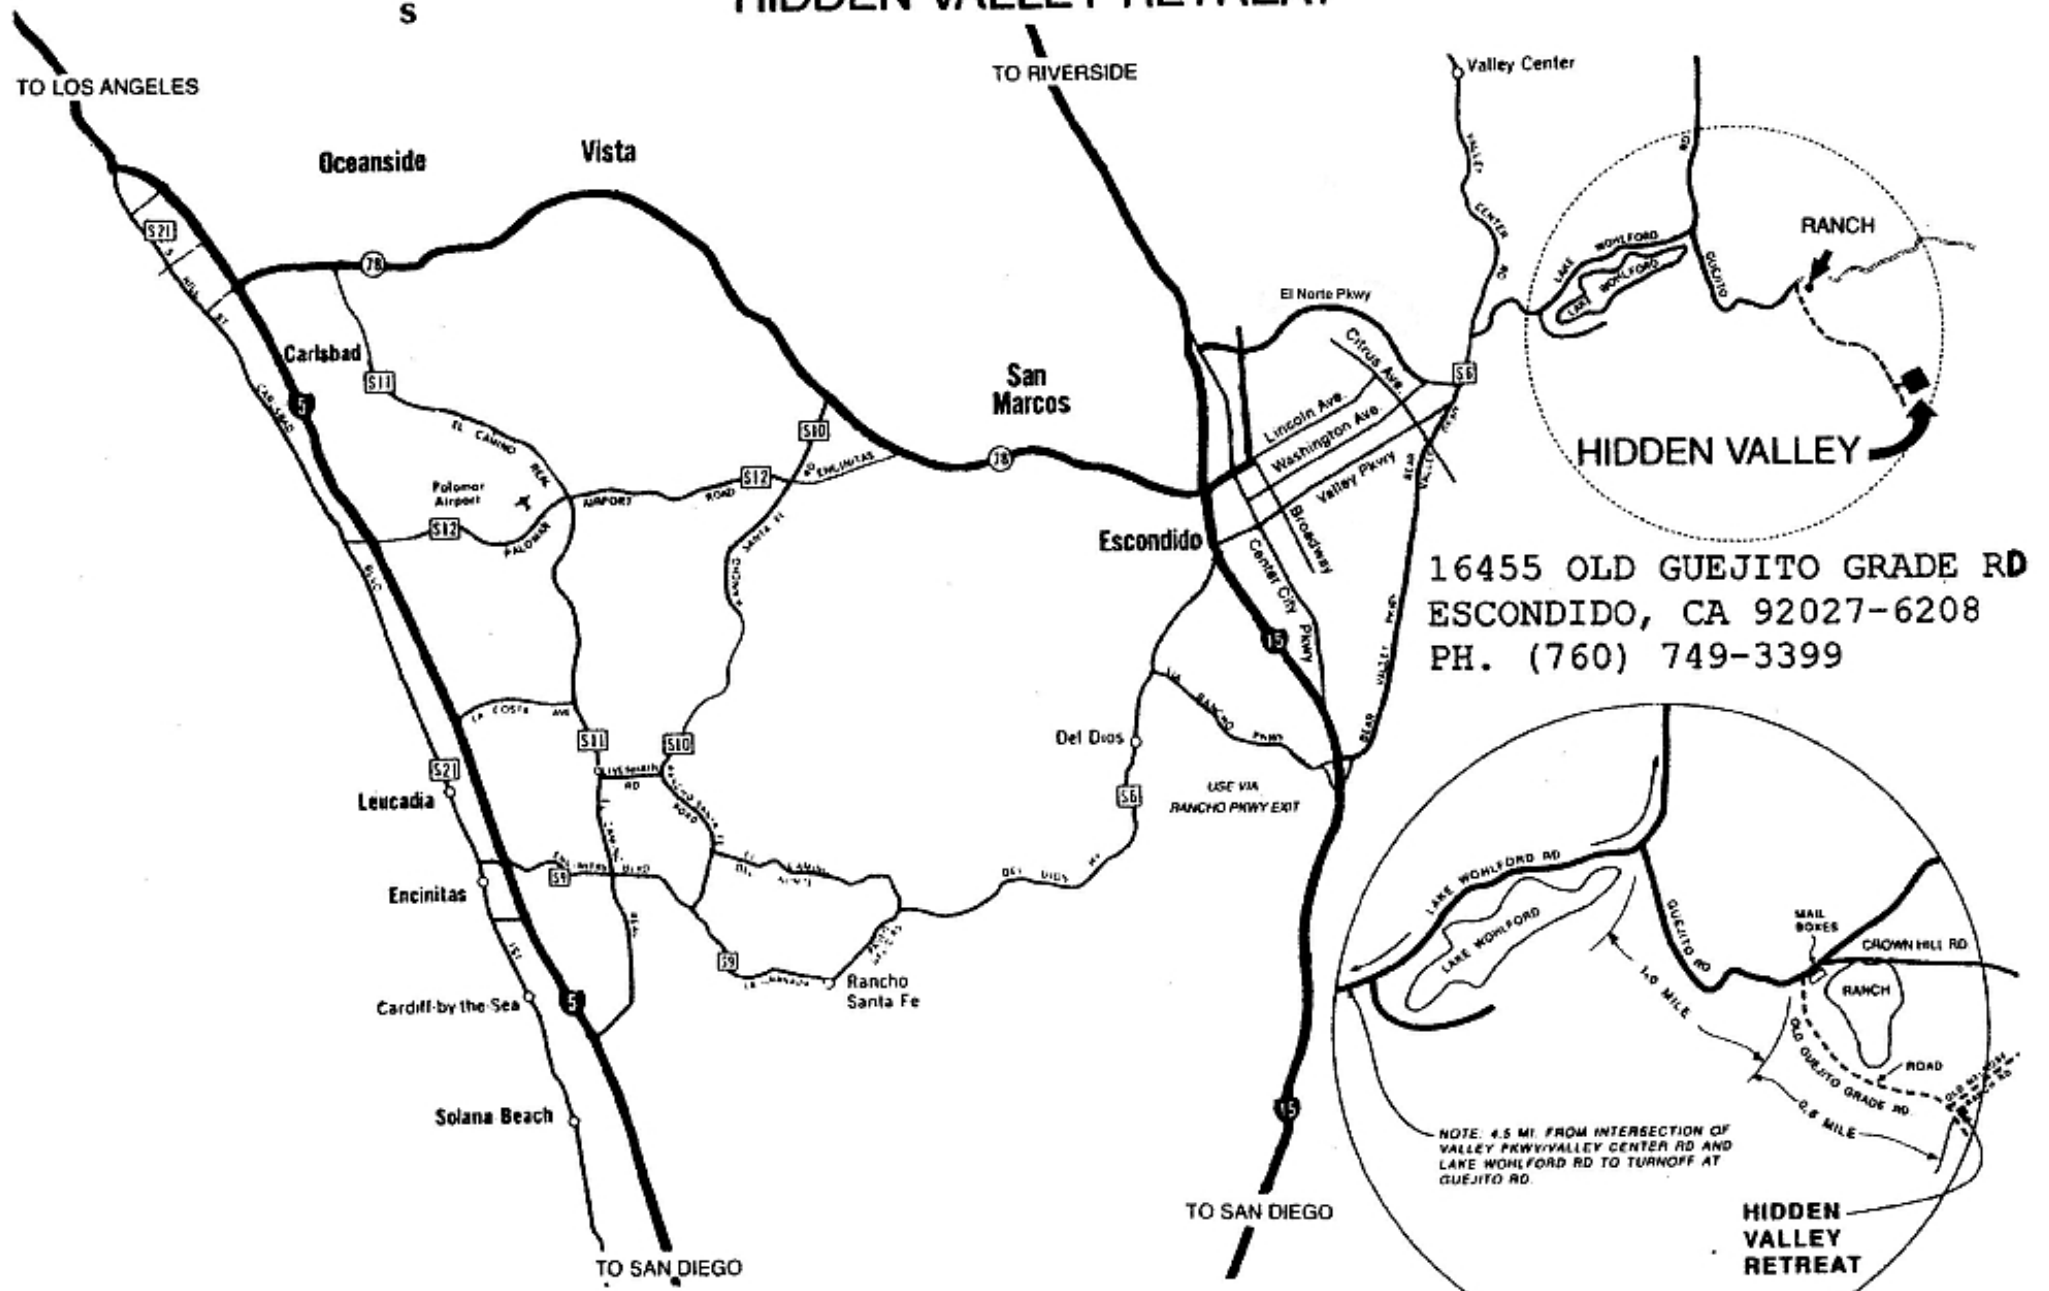

DIRECTIONS TO HIDDEN VALLEY RETREAT

16455 OLD GUEJITO GRADE RD
ESCONDIDO, CA 92027-6208
PH. (760) 749-3399

NOTE: 4.5 MI. FROM INTERSECTION OF VALLEY PKWY, VALLEY CENTER RD AND LAKE WOHLFORD RD TO TURN OFF AT GUEJITO RD.